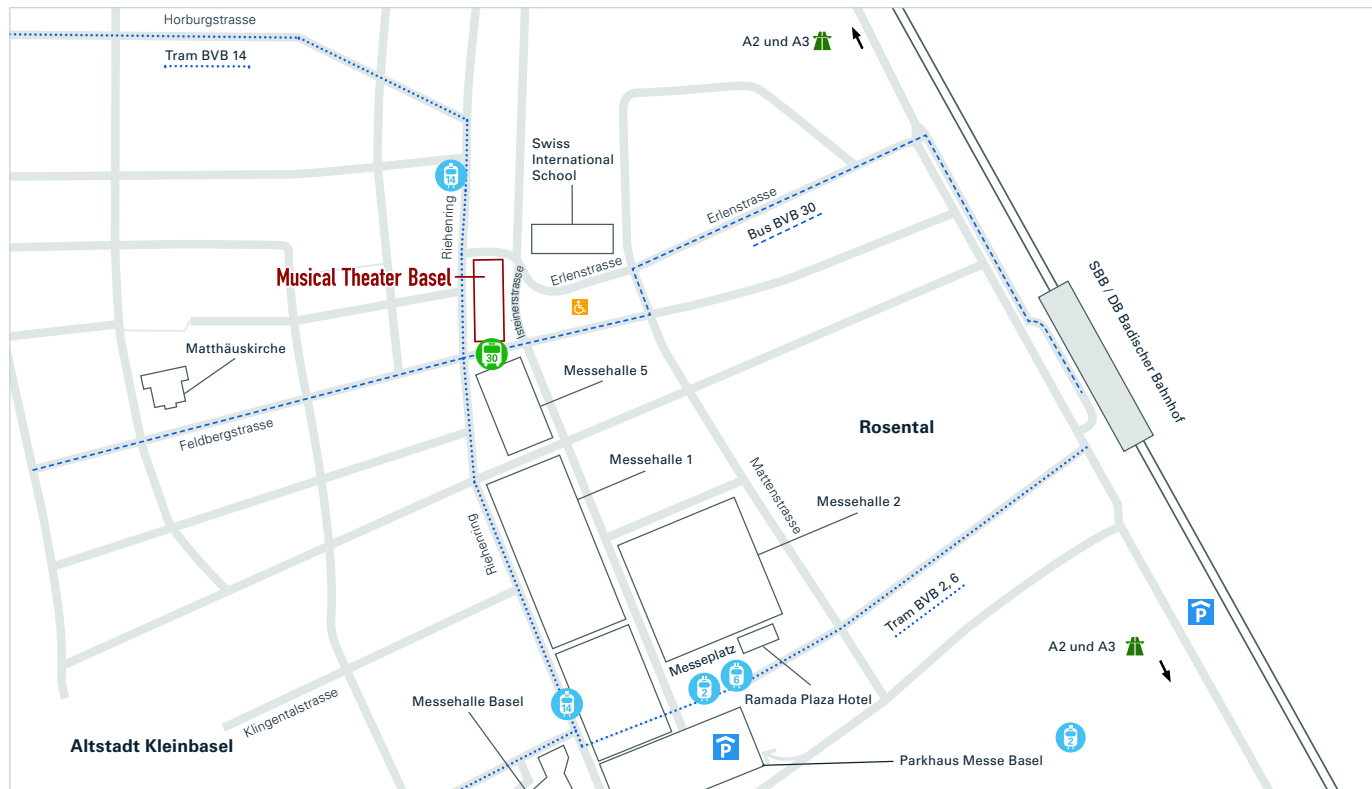

How to find us

We recommend taking public transport to get to our theatre.

Musical Theater Basel

Musical Theater Basel
Feldbergstrasse 151
CH-4058 Basel

www.musicaltheaterbasel.ch

PUBLIC TRANSPORT

From Basel SBB train station (journey time: approx. 15 mins)

- Take bus no. 30  straight to the *Riehenring* bus stop.
- Take tram no. 2  (direction *Riehen*) to the *Messeplatz* stop, then take tram no. 14  (direction *Dreirosenbrücke*) to the *Musical Theater* stop.

From Basel Badischer Bahnhof (journey time: approx. 5 mins)

- Take bus no. 30  straight to the *Riehenring* stop.
- Take tram no. 6  (direction *Allschwil*) to the *Messeplatz* stop, then take tram no. 14  (direction *Dreirosenbrücke*) to the *Musical Theater* stop.

Take the exit A2 *Messe* from the motorway, which leads straight to the *Messe Basel* exhibition and conference centre. Follow the signs for *Messe*, (marked with a 'Z'), which take you straight to the *Messe Basel* car park. Take tram no. 14 from the *Messeplatz* (direction *Dreirosenbrücke*) to the *Musical Theater* tram stop or take a ten-minute walk from the car park to the theatre. Alternatively, you can park in the *Badischer Bahnhof* car park.